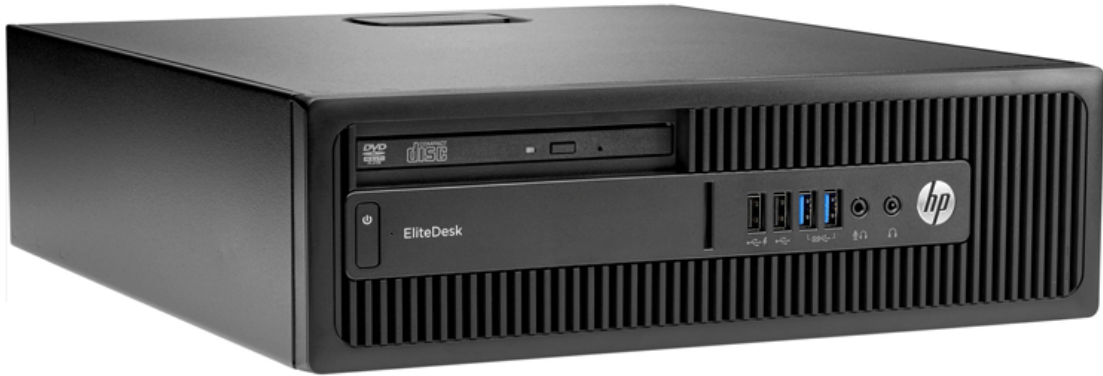

HP EliteDesk 800 G2 Desktop PC
Refurbished

CPU: Quad Core i5-6500 3.20GHz

RAM: 8GB DDR4

Storage: 256GB SSD

CD/DVD-RW Drive

Dual Band Wi-Fi

Windows 10 Professional

Full 12 Month Warranty